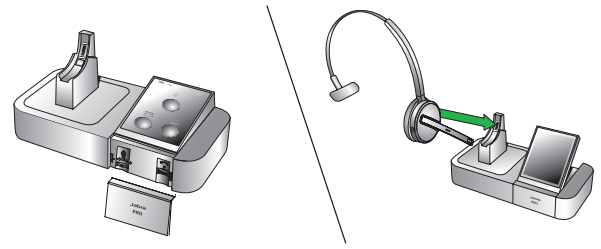

Secure DECT certified

Secure DECT certified to protect against eavesdropping, the Pro 9400 Series is our most secure DECT wireless headset. The Jabra patented headset-to-base pairing process avoids risky pairing over the air to protect your conversations.

Jabra Pro 9450

Jabra Pro 9465

Jabra Pro 9400 Series - Quick Start Guide

01 How to connect

Connect stand with AC adaptor provided. Headset charges when connected properly.

User-friendly touch screen on Jabra Pro 9470, 9465 and 9460 models and touch pad on Jabra Pro 9450.

02 How to use

Jabra Pro 9465, 9460 and 9450 flex models feature flexible boom arms for microphone adjustment. The Jabra Pro 9470 has a Mono variant available.

Features an ultra noise-canceling microphone for crystal clear conversations and a touch panel to control calls directly from the headset.