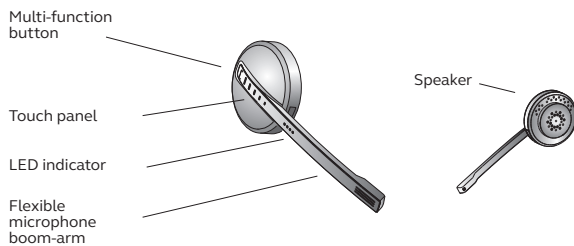

Jabra Pro 9450

Jabra Pro 9465

Jabra Pro 9400 Series - Quick Start Guide

01 How to connect

Connect stand with AC adaptor provided. Headset charges when connected properly.

User-friendly touch screen on Jabra Pro 9470, 9465 and 9460 models and touch pad on Jabra Pro 9450.

02 How to use

Jabra Pro 9465, 9460 and 9450 flex models feature flexible boom arms for microphone adjustment. The Jabra Pro 9470 has a Mono variant available.

Features an ultra noise-canceling microphone for crystal clear conversations and a touch panel to control calls directly from the headset.