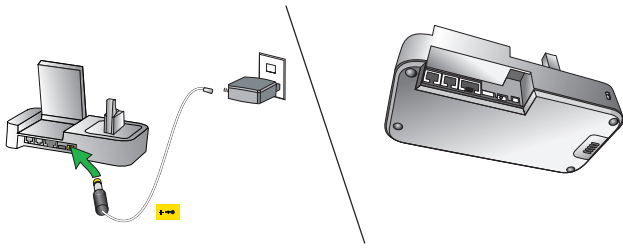

Secure DECT certified

Secure DECT certified to protect against eavesdropping, the Pro 9400 Series is our most secure DECT wireless headset. The Jabra patented headset-to-base pairing process avoids risky pairing over the air to protect your conversations.

Certified:

Reasons to choose

Jabra Pro 9400 Series wireless headsets

- Crystal clear conversation even in noisy offices
- Walk and talk up to 150m/490ft from the desk
- Up to 10 hours' talk time
- Multi-device connectivity, flexibility and mobility
- Secure DECT certified

Jabra Pro 9450

Jabra Pro 9465

Jabra Pro 9400 Series - Quick Start Guide

01 How to connect

Connect stand with AC adaptor provided. Headset charges when connected properly.

User-friendly touch screen on Jabra Pro 9470, 9465 and 9460 models and touch pad on Jabra Pro 9450.